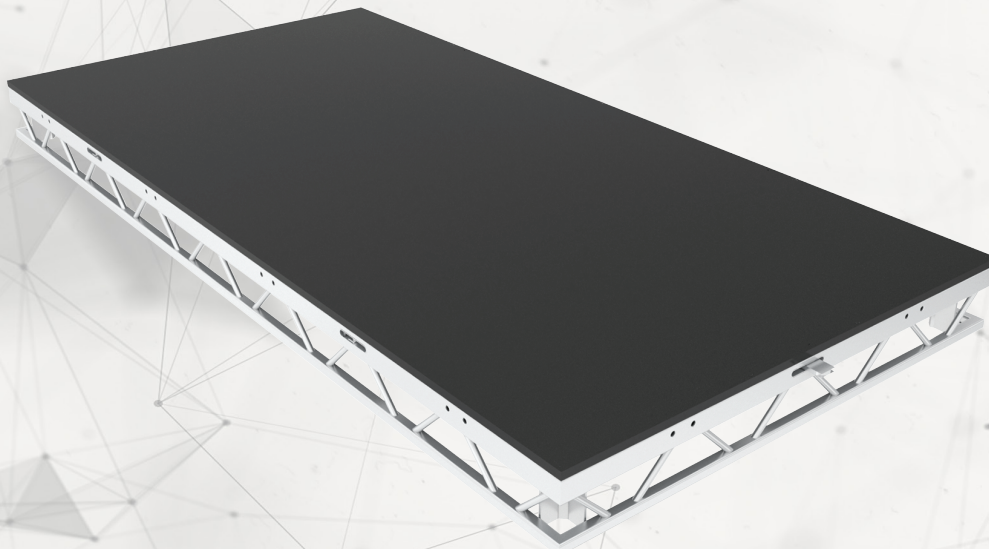

CENTAURI STAGE™

Stage Modules and Handrails

CENTAURI STAGE™

Your next stage is here!

Centauri Stage's range of deck and accessories is available in a variety of shapes and sizes.

Ideal for every kind of event, both big and small, and built to withstand the rigours of touring, Centauri Stage Deck provides the platform you need to ensure you can keep rocking.

Centauri Stage Deck provides flexibility through its compatibility with some industry standard decks.

A selection of handrails are also available in a range of sizes, to ensure you can reach new heights safely and quickly.

Also available in the range is Centauri Stage Deck Toplok, which enables you to connect decks together through its integrated custom locking system, which with a single turn of an Allen key will lock the decks into position, massively reducing build time.

Leg pocket system

Deck top fixing

Cross section of profile

Deck connection point

Optional Rotalock for quick assembly

Smooth, matt black painted surface

Cross section of profile

Deck connection point