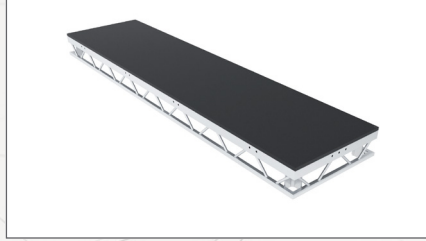

Code	Description	Weight
CEN82FTS	Standard 8ft x 2ft	29.0kg / 64.0 lbs
CEN82FTTL	Toplok 8ft x 2ft	30.0kg / 65.5 lbs