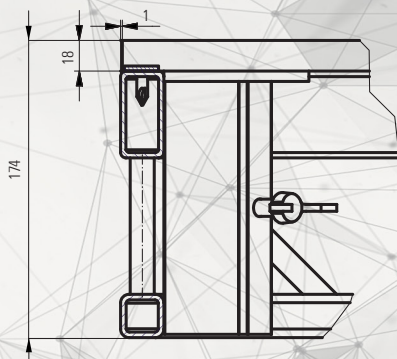

Leg pocket system

Deck top fixing

Cross section of profile

Deck connection point

Optional Rotalock for quick assembly

Smooth, matt black painted surface

Cross section of profile

Deck connection point