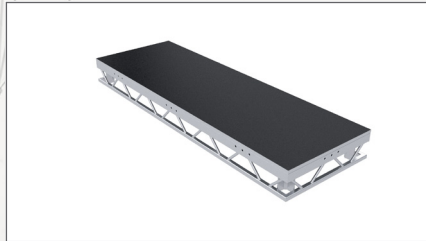

Code	Description	Weight
CEN62FTS	Standard 6ft x 2ft	22.2kg / 49.0 lbs