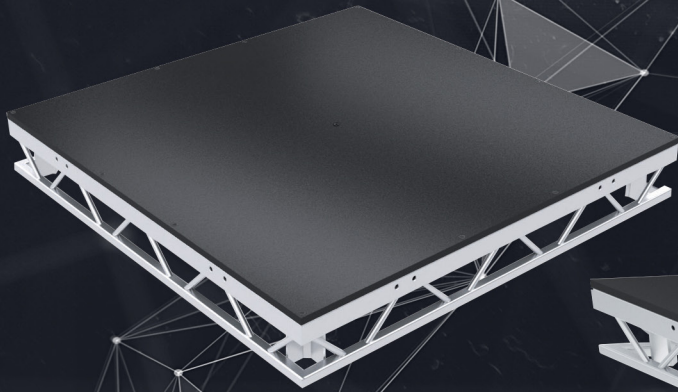

CENTAURI STAGE™

Stage Modules and Handrails

CENTAURI STAGE™

Your next stage is here!

Centauri Stage's range of deck and accessories is available in a variety of shapes and sizes.

Ideal for every kind of event, both big and small, and built to withstand the rigours of touring, Centauri Stage Deck provides the platform you need to ensure you can keep rocking.

Centauri Stage Deck provides flexibility through its compatibility with some industry standard decks.

A selection of handrails are also available in a range of sizes, to ensure you can reach new heights safely and quickly.

Also available in the range is Centauri Stage Deck Toplok, which enables you to connect decks together through its integrated custom locking system, which with a single turn of an Allen key will lock the decks into position, massively reducing build time.

Leg pocket system

Deck top fixing

Cross section of profile

Deck connection point

Optional Rotalock for quick assembly

Smooth, matt black painted surface

Cross section of profile

Deck connection point