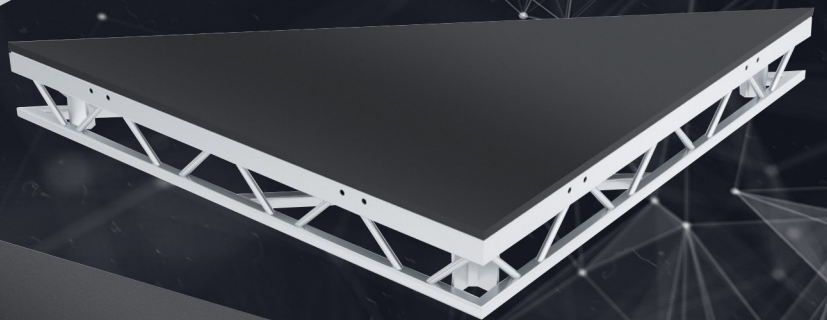

CENTAURI STAGE™

Stage Modules and Handrails

CENTAURI STAGE™

Your next stage is here!

Centauri Stage's range of deck and accessories is available in a variety of shapes and sizes.

Ideal for every kind of event, both big and small, and built to withstand the rigours of touring, Centauri Stage Deck provides the platform you need to ensure you can keep rocking.

Centauri Stage Deck provides flexibility through its compatibility with some industry standard decks.

A selection of handrails are also available in a range of sizes, to ensure you can reach new heights safely and quickly.

Also available in the range is Centauri Stage Deck Toplok, which enables you to connect decks together through its integrated custom locking system, which with a single turn of an Allen key will lock the decks into position, massively reducing build time.

Leg pocket system

Deck top fixing

Cross section of profile

Deck connection point

Optional Rotalock for quick assembly

Smooth, matt black painted surface

Cross section of profile

Deck connection point