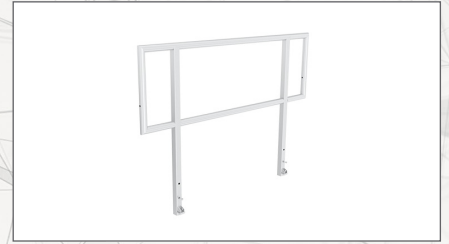

Code	Description	Weight
CEN66FTSQ	Standard Quadrant 6ft x 6ft	45.0kg / 99.2 lbs

HANDRAILS

Code	Description	Weight
CENHS2	2ft Handrail	3.7kg / 8.0 lbs

Code	Description	Weight
CENHS4	4ft Handrail	6.5kg / 14.5 lbs