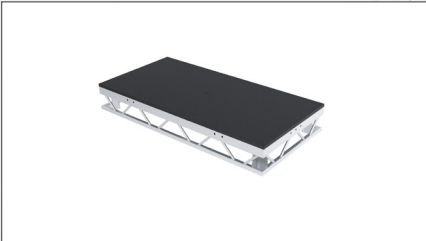

Code	Description	Weight
CEN42FTS	Standard 4ft x 2ft	16.0kg / 35.5 lbs