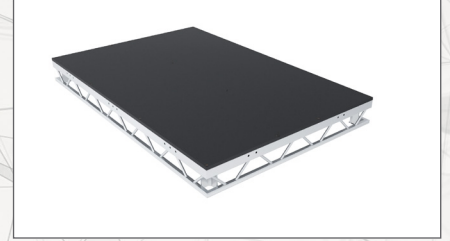

Code	Description	Weight
CEN64FTS	Standard 6ft x 4ft	37.5kg / 72.0 lbs