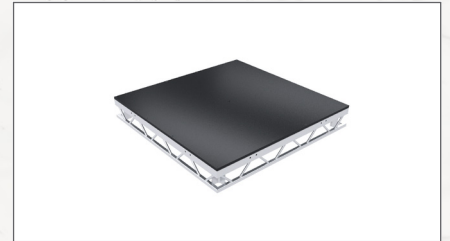

Code	Description	Weight
CEN44FTS	Standard 4ft x 4ft	27.0kg / 59.0 lbs
CEN44FTTL	Toplok 4ft x 4ft	27.5kg / 61.0 lbs