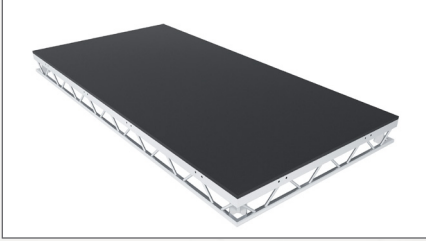

STAGE MODULES

Code	Description	Weight
CEN84FTS	Standard 8ft x 4ft	48.0kg / 106.0 lbs
CEN84FTTL	Toplok 8ft x 4ft	49.5kg / 109.0 lbs