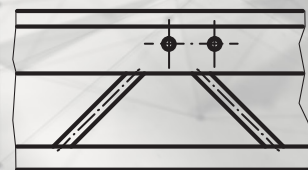

Leg pocket system

Deck top fixing

Cross section of profile

Deck connection point

Optional Rotalock for quick assembly

Smooth, matt black painted surface

Cross section of profile

Deck connection point