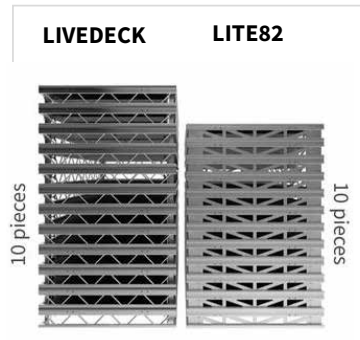

## WHY LITE82

325001

- New and better version
- Accurate dimensions as CNC machined
- Easy to replace damaged parts
- Compatible with Livedeck
- Fits round legs up to 51 mm and square 40mm
- Protected wood panel by aluminium edge
- 17% less transport volume than Livedeck
- Optional: Powder coating in different colors available

## TECHNICAL SPECIFICATIONS

Standard sizes

8x4ft 6x2ft  
6x4ft 4x2ft  
4x4ft 2x2ft  
8x2ft

- Loading 500 kg/m<sup>2</sup>
- Lateral loading 5%
- Plywood 18 mm
- Weight 54 kg (8x4ft)

4x4ft triangle