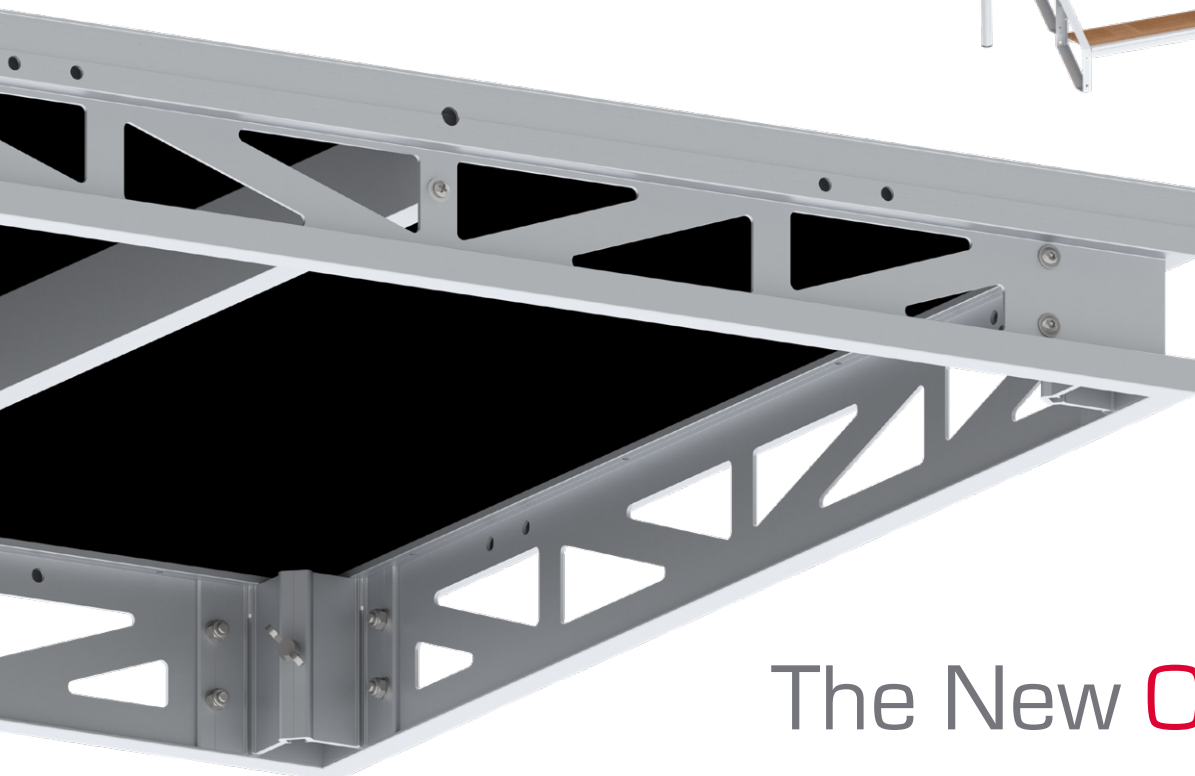

## WHY LITE82

325001

- New and better version
- Accurate dimensions as CNC machined
- Easy to replace damaged parts
- Compatible with Livedeck
- Fits round legs up to 51 mm and square 40mm
- Protected wood panel by aluminium edge
- 17% less transport volume than Livedeck
- Optional: Powder coating in different colors available

## TECHNICAL SPECIFICATIONS

Standard sizes

8x4ft 6x2ft  
6x4ft 4x2ft  
4x4ft 2x2ft  
8x2ft

- Loading 500 kg/m<sup>2</sup>
- Lateral loading 5%
- Plywood 18 mm
- Weight 54 kg (8x4ft)

4x4ft triangle