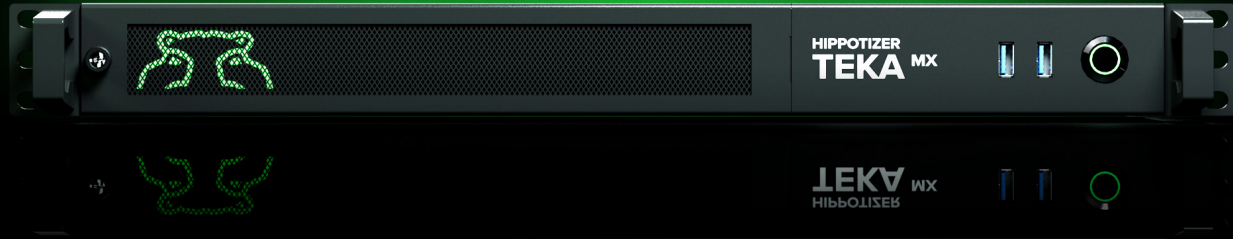

# TEKA<sup>MX</sup>

**HIPPOTIZER MX<sup>SERIES</sup>**  
**MEDIA SERVER SPECIFICATION SHEET**

Portability and flexibility when you need it most

## MAIN OUTPUTS

Output Type	DP 1.4
Production Outputs	1
Genlock	No
Software EDID Emulation	Yes

## CONTROL OUTPUT

Output 1 Type	DP 1.4
Genlock	No
Software EDID Emulation	Yes
Output 2 Type	N/A
Genlock	N/A
Software EDID Emulation	N/A

## CONNECTIVITY

1Gb Network	2
10Gb Network	0
Above 10Gb Network	No
Audio Out	Stereo 1/8" TRS
Audio In	Stereo 1/8" TRS
LTC over Audio Input	Yes
Rear USB Ports (Type-A)	4 x USB3.2
Rear USB Ports (Type-C)	0
Front USB Ports (Type-A)	2 x USB3.2
Front USB Ports (Type-C)	0
Power Input	IEC (C14)
Power Loop	N/A