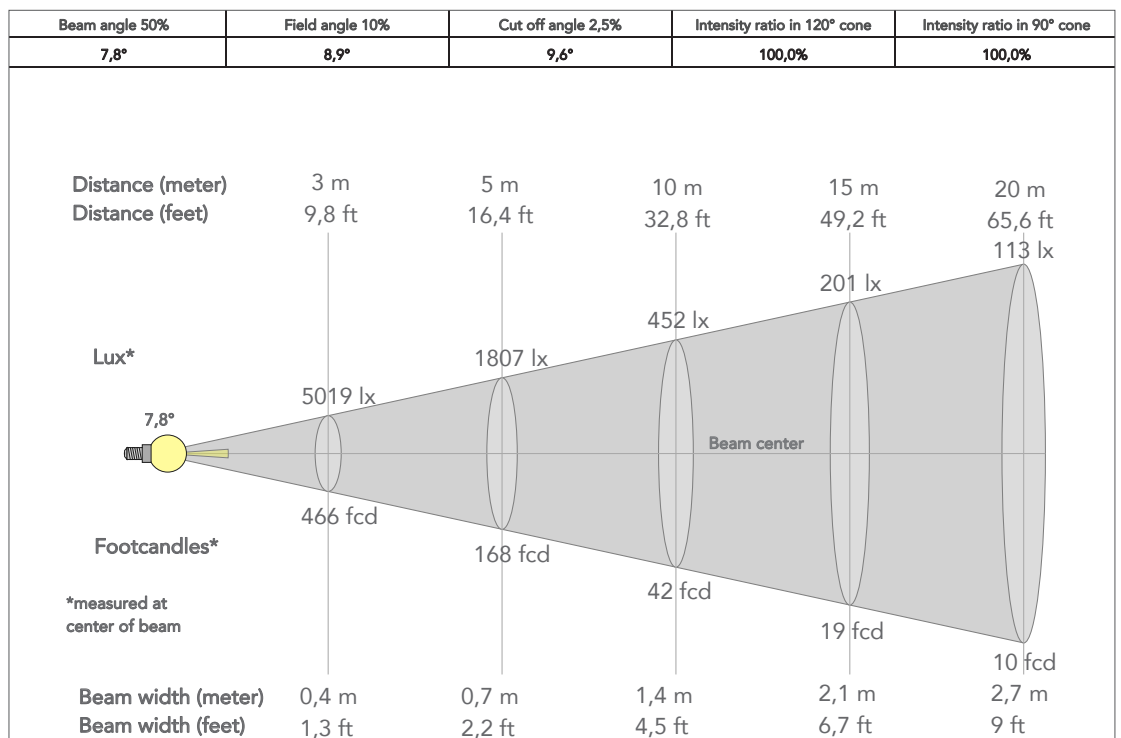

PRESET FULL ON

Beam angle 50%: 8°