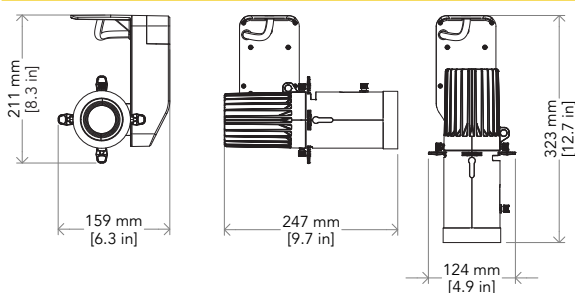

TECHICAL DRAWINGS