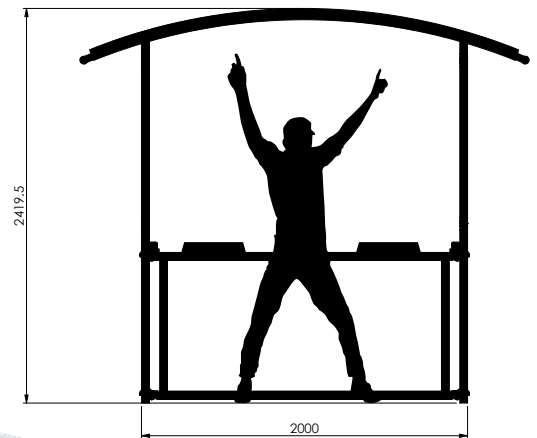

## WHY: BOOTH82

700134

- Very compact & light
- Beautiful appearance
- Multi-useable
- Is used in combination with STAGE82
- Easy to transport
- Easy to assemble (one man's job)