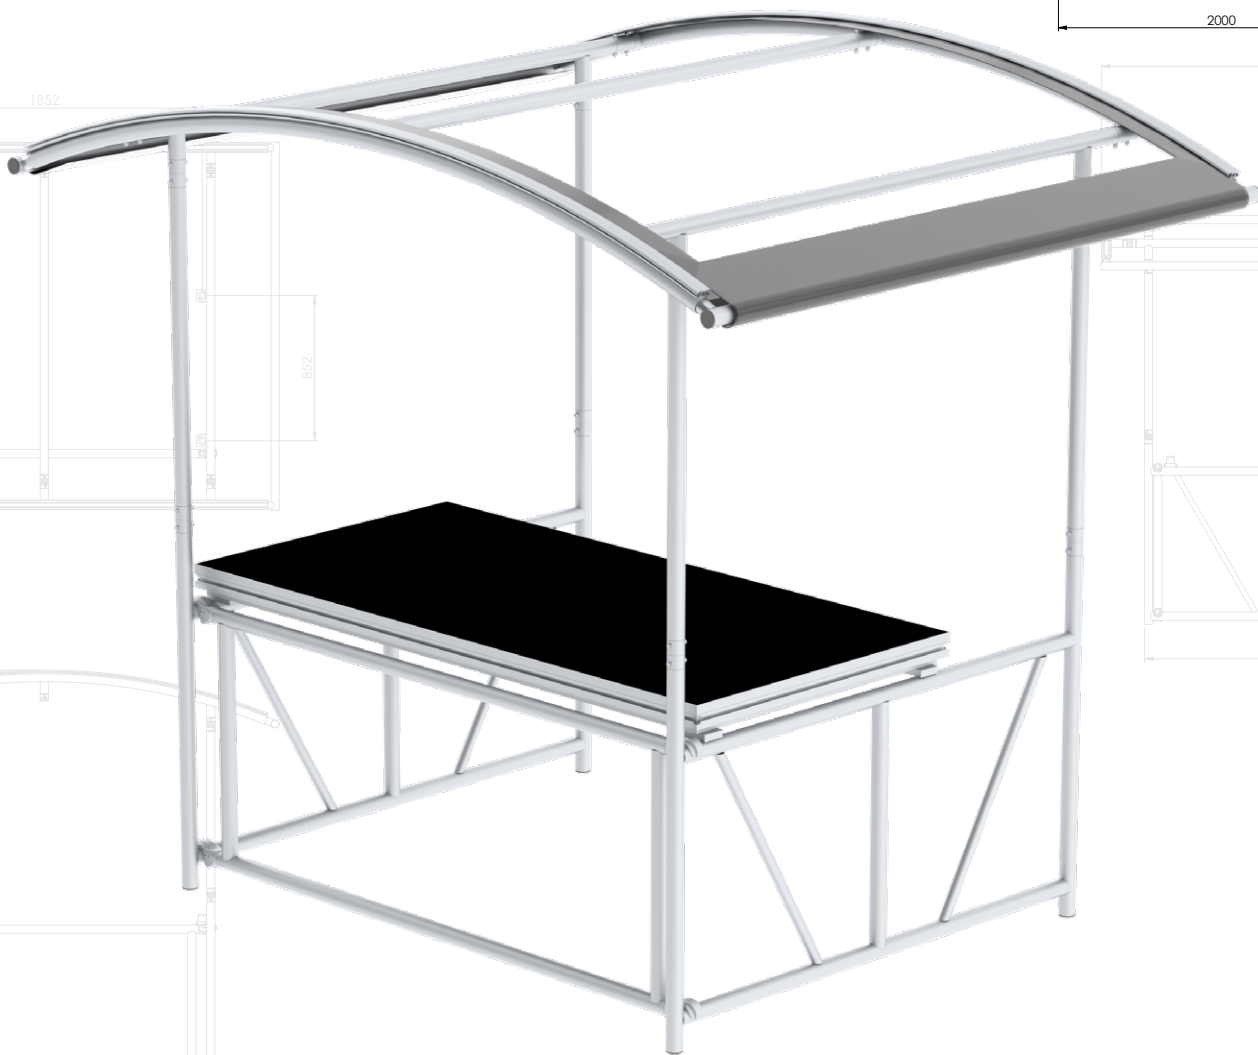

# BOOTH82

## WHY: BOOTH82

700134

- Very compact & light
- Beautiful appearance
- Multi-useable
- Is used in combination with STAGE82
- Easy to transport
- Easy to assemble (one man's job)