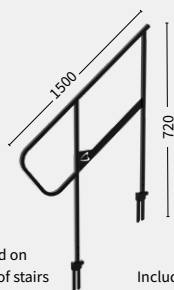

Stairs Adjustable for STAGE82 and LITE82

	model 1	model 2
Height	min 40 cm / max 100 cm	min 40 cm / max 120 cm
Width overall	835 mm	835 mm
Load per step	150 kg	150 kg
Uniformly distributed load m ²	500 kg	500 kg
Weight	17.8 kg	21.6 kg
Article number	351015	351016

NUT M10 816026

for STAGE82

Bolt M10x14 DIN912
(816059)

Handrail

HANDRAIL 4-5 STEPS 351017

3.78 kg

351017

Can be used on
both sides of stairs